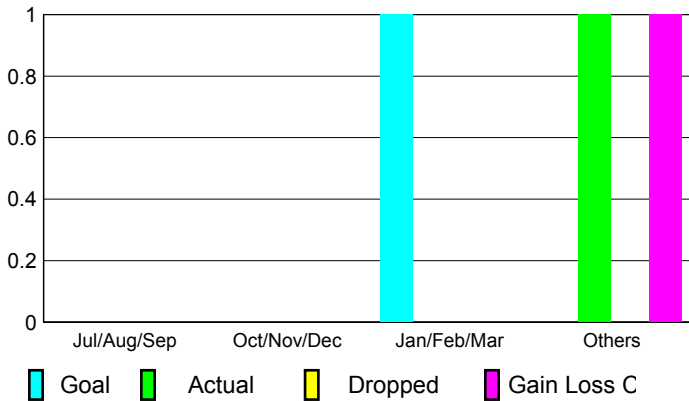

2008-2009 GMT Quarterly Report for District (or Undistricted) District 103NIE

GMT: JACQUES 'JACK' VERBEKE

Location: FRANCE

GMT CA: 4

CLUBS

Club Results 2008-2009

Clubs 2007-2008

Month	New Club Goal	Actual New Clubs	Actual Dropped Clubs	Gain/Loss of Clubs	Gain/Loss of Clubs
Jul/Aug/Sep	0	0	0	0	0
Oct/Nov/Dec	0	0	0	0	0
Jan/Feb/Mar	1	0	0	0	0
Apr/May/June	0	1	0	1	0
Totals	1	1	0	1	0

Club Results 2008-2009

Goal, New, Dropped, Gain/Loss

Comparison of Club Gain/Loss

Current Year Compared to the Previous Year