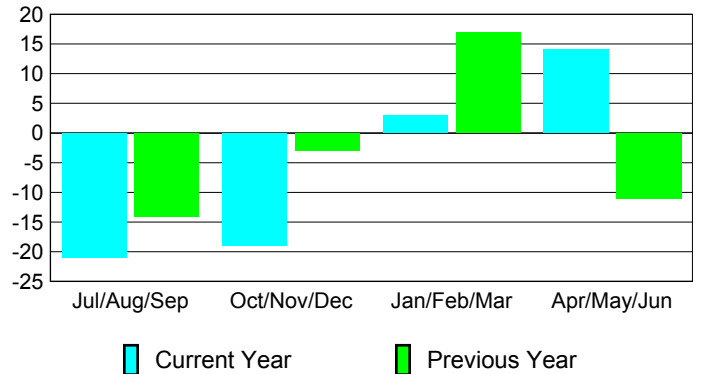

Gender Comparison 2008-2009

Jul/Aug/Sep

Oct/Nov/Dec

Jan/Feb/Mar

Apr/May/June

Male

Female