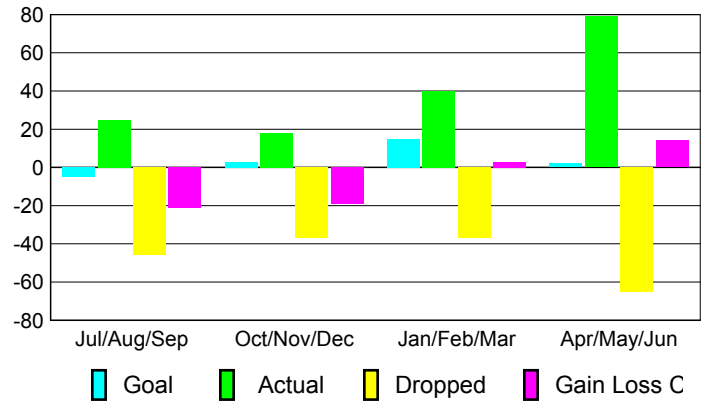

Membership Results 2008-2009

Goal, New, Dropped, Gain/Loss

Comparison of Membership Gain/Loss

Current Year Compared to the Previous Year